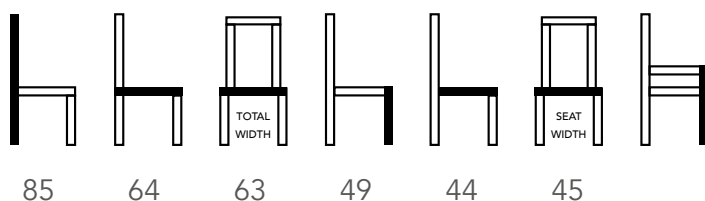

Extra images

MATEN / MEASUREMENTS

EXTRA INFO

MATERIALS

Frame	Beuken (beech)/ eiken (oak)
Zitting / Seat	Nosag (metal springs)
Poten / Legs	Beuken (beech)/ eiken (oak)
Back Filling	20 HR 30/110; 20 25/170; 10 18/130
Seat Filling	20 HR 30/110; 10+20 30/185; 10 18/130

PACKING

Package	KARTON
Nr. of pcs	1
Size of package	88x63x55 cm
Weight package	16,95 KG